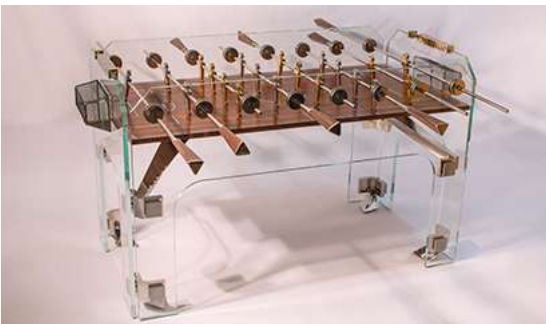

OBJECT**DESCRIPTION****ESTIMATED PRICE**

06

A modern interior installation made of stainless steel.

\$5000

Designed by Sergei Verhunov.

07

An easel made of polished stainless steel DIN 304.
Dimensions of the granite slab: 1300x2400mm.

\$15000

08

An interior object inspired by the TECKELL table by <http://www.adriano.design.it/>.
A lot of details were changed or redesigned: the field was leveled and made of fine wood with inlaid; field marking was made of polished stainless steel. There are also significant changes in the angle fasteners, handles, construction, position of gates etc.

\$12000

OBJECT**DESCRIPTION****ESTIMATED PRICE**

09

A BBQ grid made of polished stainless steel. The design allows to adjust the height above the flame due to the grid chain-pinion mechanism. The frying surfaces can easily be removed for washing as well as the fat tray.

\$4500

10

A canopy over the entrance to the building made of glass and painted steel.

\$10000

Designed by Pavlo Nagorniy.

11

An arbor. The columns simulate highly accurate casting; unconventional brackets, thread sheathing beneath the roofing sheets prove the high quality of the product. The roof is constructed from volumetrically deformed copper sheets.